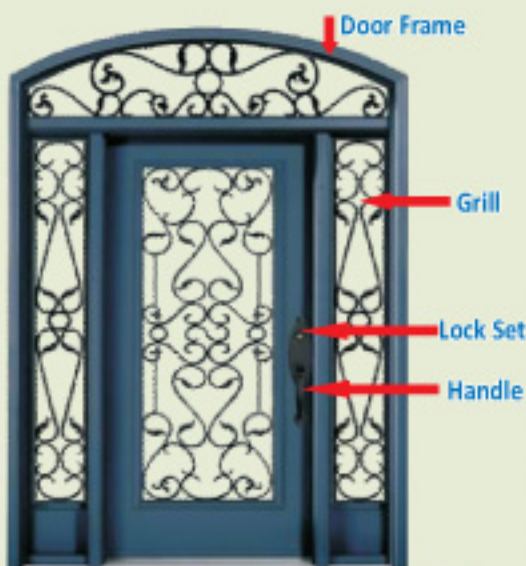

It Is complete Frame Which is made From
Galvanized Steel.

It Is the Upper Side of the complete Frame
Good shape with finishing clear edge.
easy to fit and easy to use . It is plug and Play.
no tension of the carpenter
Termite Free, Rust Free

Upper Side of the Frame with good
Finishing Clear edge

Door Model:- RDF 201

Size As Per Your Requirement

- Secured With 9 Points Locks Operated With One Key.
- 100% Termite proof.
- Door Viewer to see Outside.
- Strong Steel Door & Frame With Beautiful Finishing.
- Durable & Long Lasting.
- Maintenance Free Door.

- Secured With 5 Points Locks Operated With One Key.
- 100% Termite proof.
- Door Viewer to see Outside.
- Strong Steel Door & Frame With Beautiful Finishing.
- Durable & Long Lasting.
- Maintenance Free Door.

Door Model:- RDF 202

Size As Per Your Requirement

Door Model:- RDF 203

Size As Per Your Requirement

- Secured With 5 Points Locks Operated With One Key.
- 100% Termite proof.
- Door Viewer to see Outside.
- Strong Steel Door & Frame With Beautiful Finishing.
- Durable & Long Lasting.
- Maintenance Free Door.